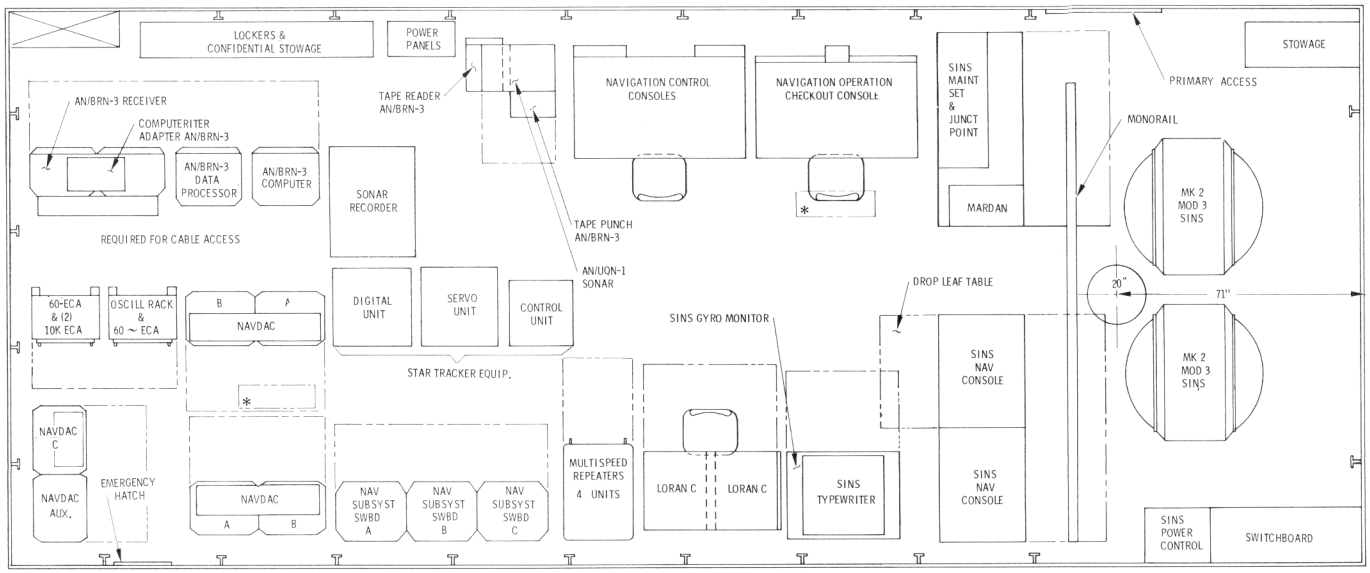

CONFIDENTIAL

LEGEND  
NAVDAC = NAVIGATION DIGITAL ANALOG COMPUTER  
\* OVERHEAD LIGHTS - TYPICAL EVERY 3 FT. IN AISLES.

CONFIDENTIAL

Special Projects Report  
Number 03900.2

Figure II-9 Navigation Capsule - Arrangement of Equipment

FORWARD

Figure II-18 Weapon Control Capsule Arrangement

Figure II-22 Weapon Support Capsule General Arrangement