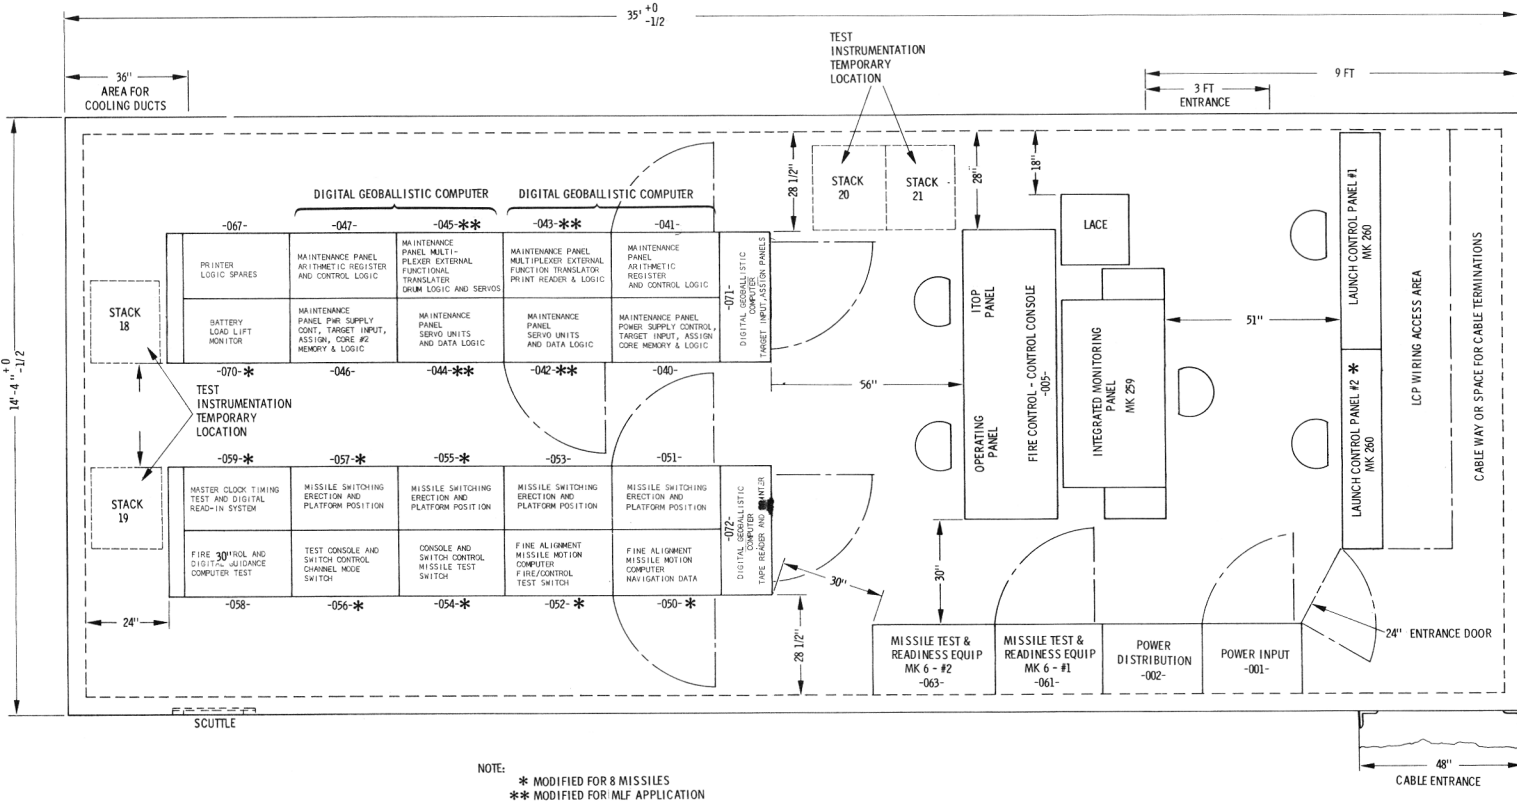

CONFIDENTIAL

LEGEND  
NAVDAC = NAVIGATION DIGITAL ANALOG COMPUTER  
\* OVERHEAD LIGHTS - TYPICAL EVERY 3 FT. IN AISLES.

CONFIDENTIAL

Special Projects Report  
Number 03900.2

Figure II-9 Navigation Capsule - Arrangement of Equipment

FORWARD

Figure II-18 Weapon Control Capsule Arrangement

Figure II-22 Weapon Support Capsule General Arrangement