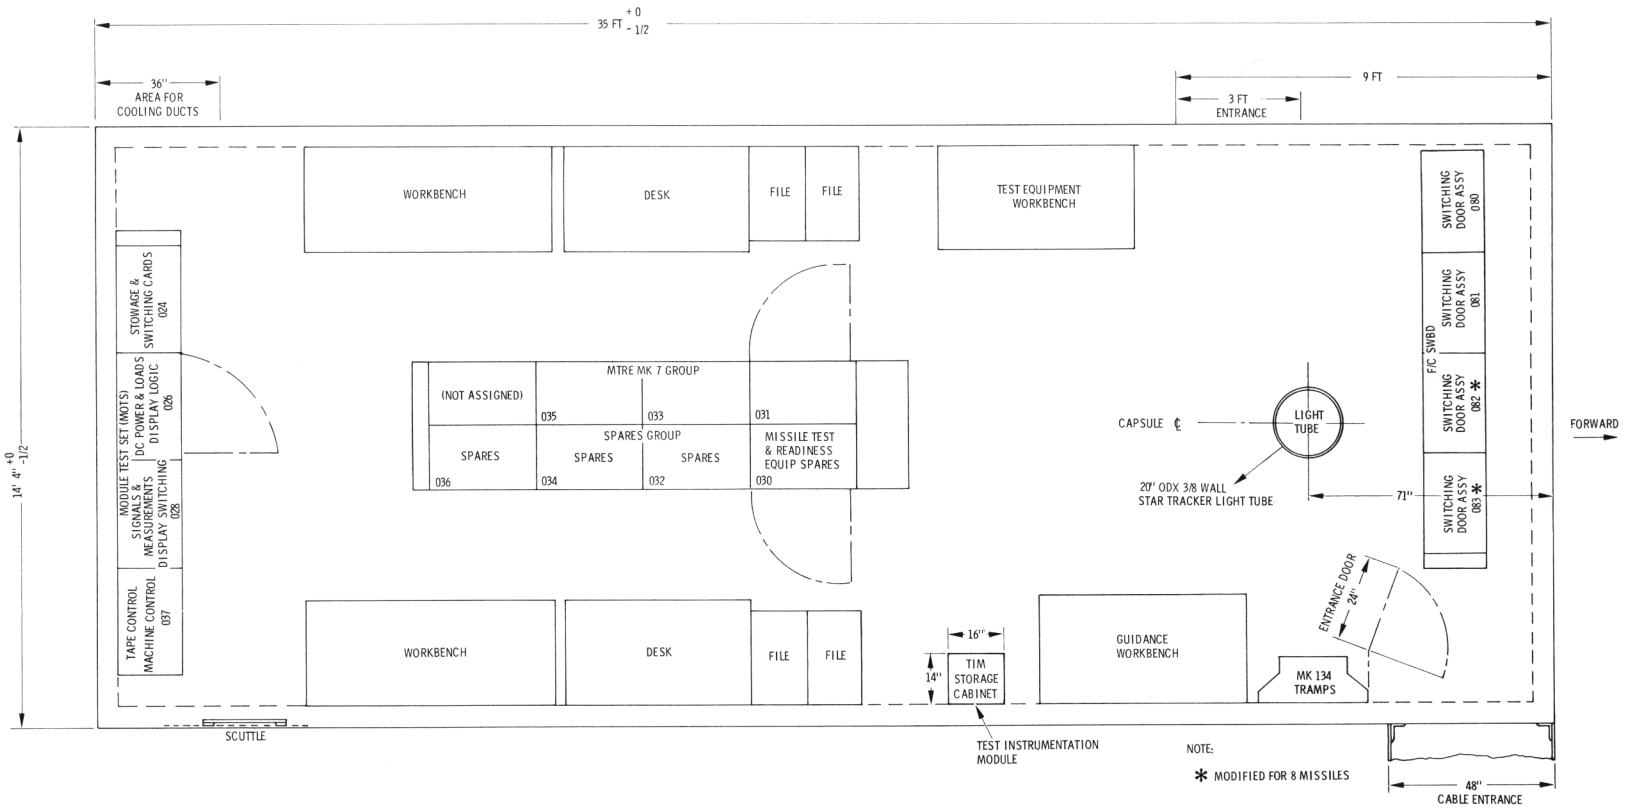

CONFIDENTIAL

LEGEND  
NAVDAC = NAVIGATION DIGITAL ANALOG COMPUTER  
\* OVERHEAD LIGHTS - TYPICAL EVERY 3 FT. IN AISLES.

CONFIDENTIAL

Special Projects Report  
Number 03900.2

Figure II-9 Navigation Capsule - Arrangement of Equipment

FORWARD

Figure II-18 Weapon Control Capsule Arrangement

Figure II-22 Weapon Support Capsule General Arrangement